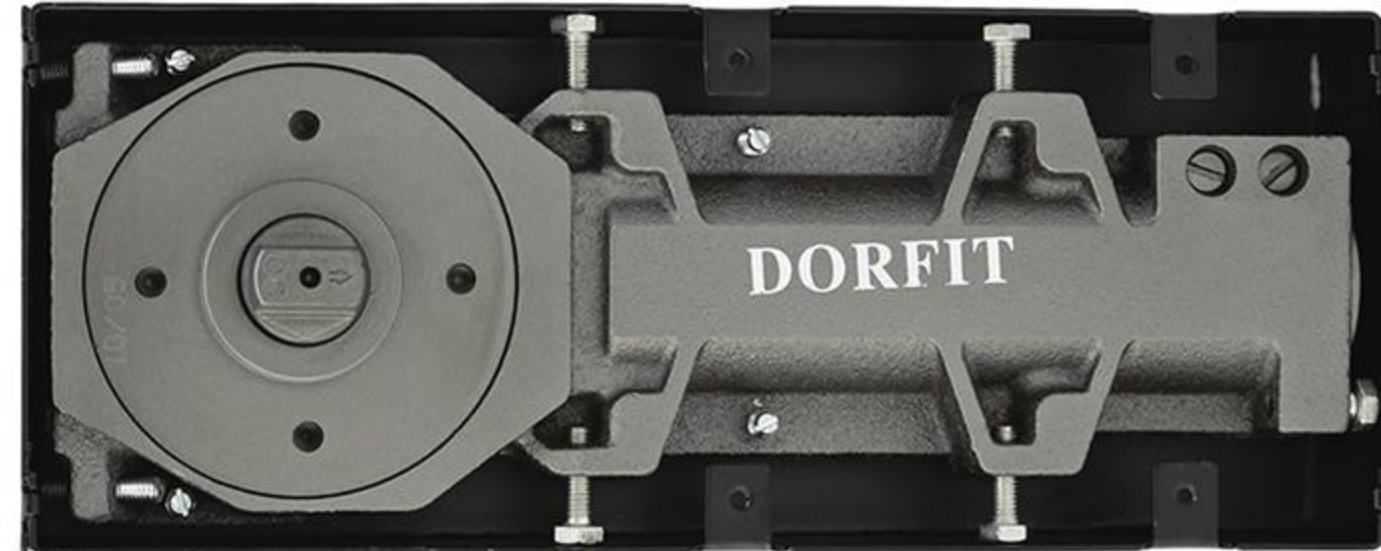

## FLOOR SPRING

Top Cover Stainless Steel 202  
 Finish: Polished Stainless Steel (PSS)  
 Maximum Opening & Closing: 125°  
 Maximum Door Weight: 100 Kgs  
 Maximum Door Width: 1000 mm

Item Code	Type
DT65HO	Hold Open at 90° (either direction)
DT65NH	Non-Hold Open