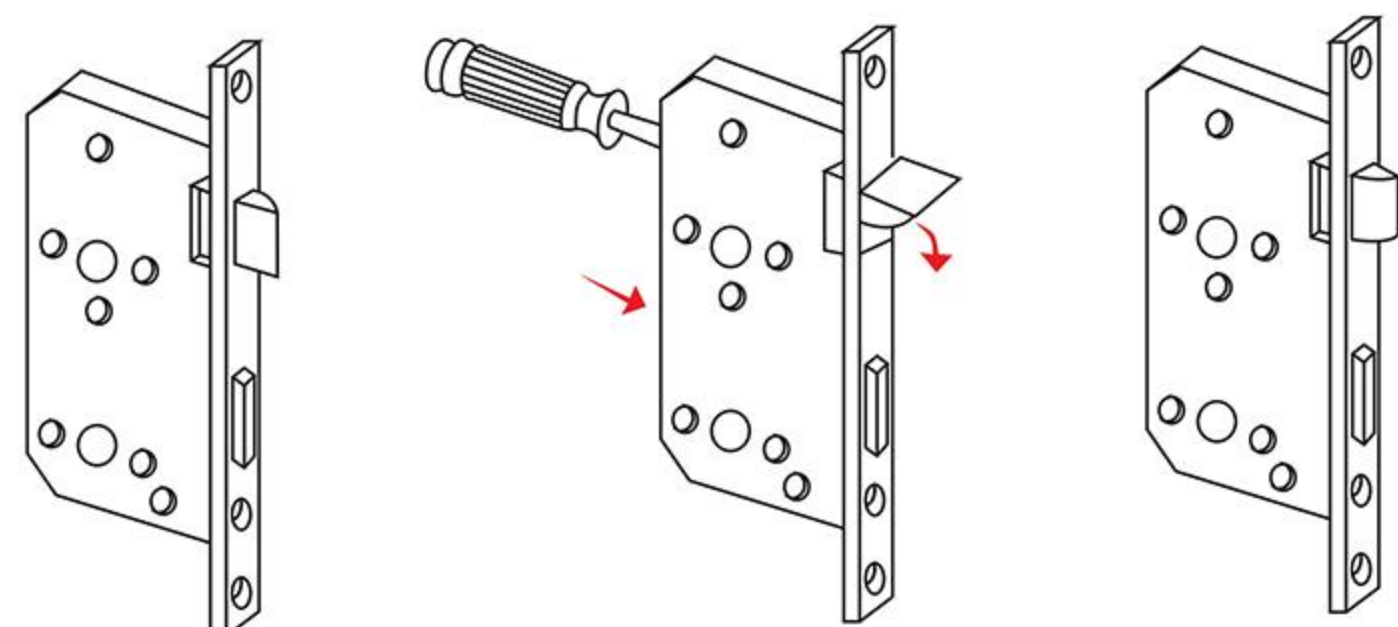

Lockcase Reversible Direction

APPLICABLE FOR DOORS WOODEN DOORS | METAL DOORS | FIRE DOORS | SMOKE DOORS | SWING DOORS