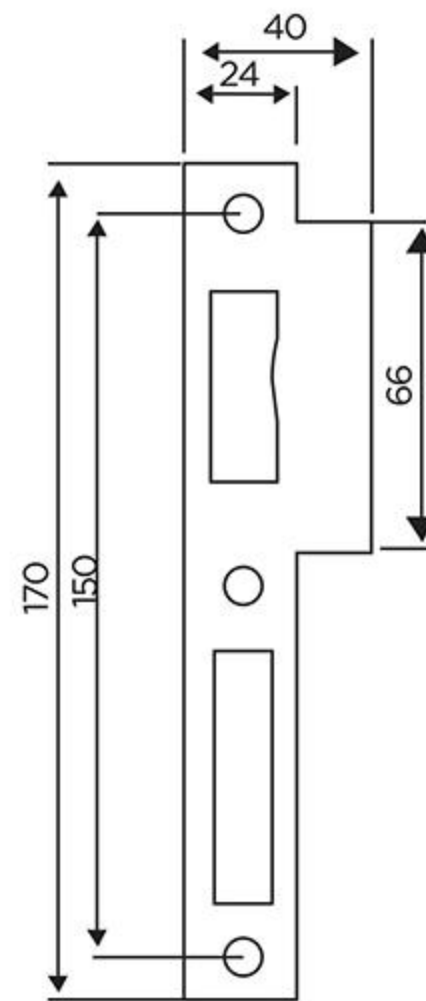

## BATHROOM MORTISE LOCK

SUS 304 Forend, Strike Plate, Follower, Latch Bolt & Dead Bolt

Finish: SSS

PVD

Distance: 78 mm

Forend plate type: Square

2-Turn Dead Bolt

Suitable for Bathroom Doors

Certification: CE EN 12209 / DIN 18251

EN 1634 240 Mins Fire Rated

EN 1670: 240 Hours NSS Corrosion Resistance

Item Code	Backset Size (A) mm
DTML005-5578	55 mm
DTML005-6078	60 mm

EN12209

240 Mins

**CE CLASSIFICATION**

**3 X 9 1 0 G - B 0 2 0**