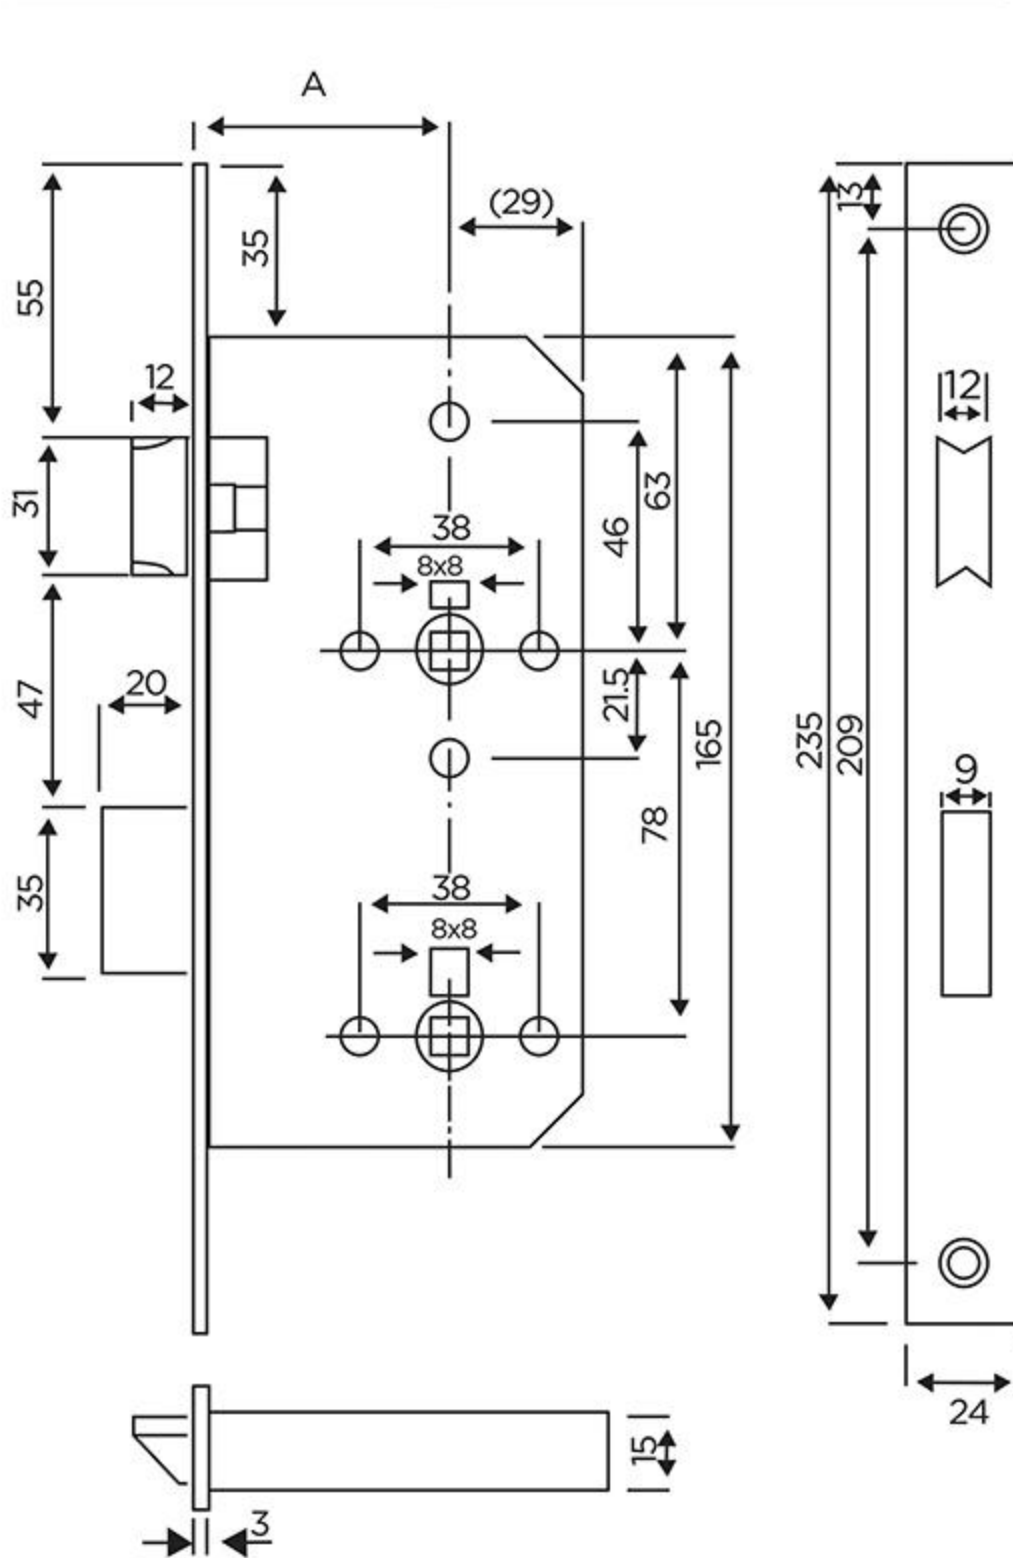

## BATHROOM MORTISE LOCK

SUS 304 Forend, Strike Plate, Follower, Latch Bolt & Dead Bolt

Finish: SSS

PVD

Distance: 78 mm

Forend plate type: Square

2-Turn Dead Bolt

Suitable for Bathroom Doors

Certification: CE EN 12209 / DIN 18251

EN 1634 240 Mins Fire Rated

EN 1670: 240 Hours NSS Corrosion Resistance

Item Code	Backset Size (A) mm
DTML005-5578	55 mm
DTML005-6078	60 mm

EN12209

240 Mins

**CE CLASSIFICATION**

**3 X 9 1 0 G - B 0 2 0**