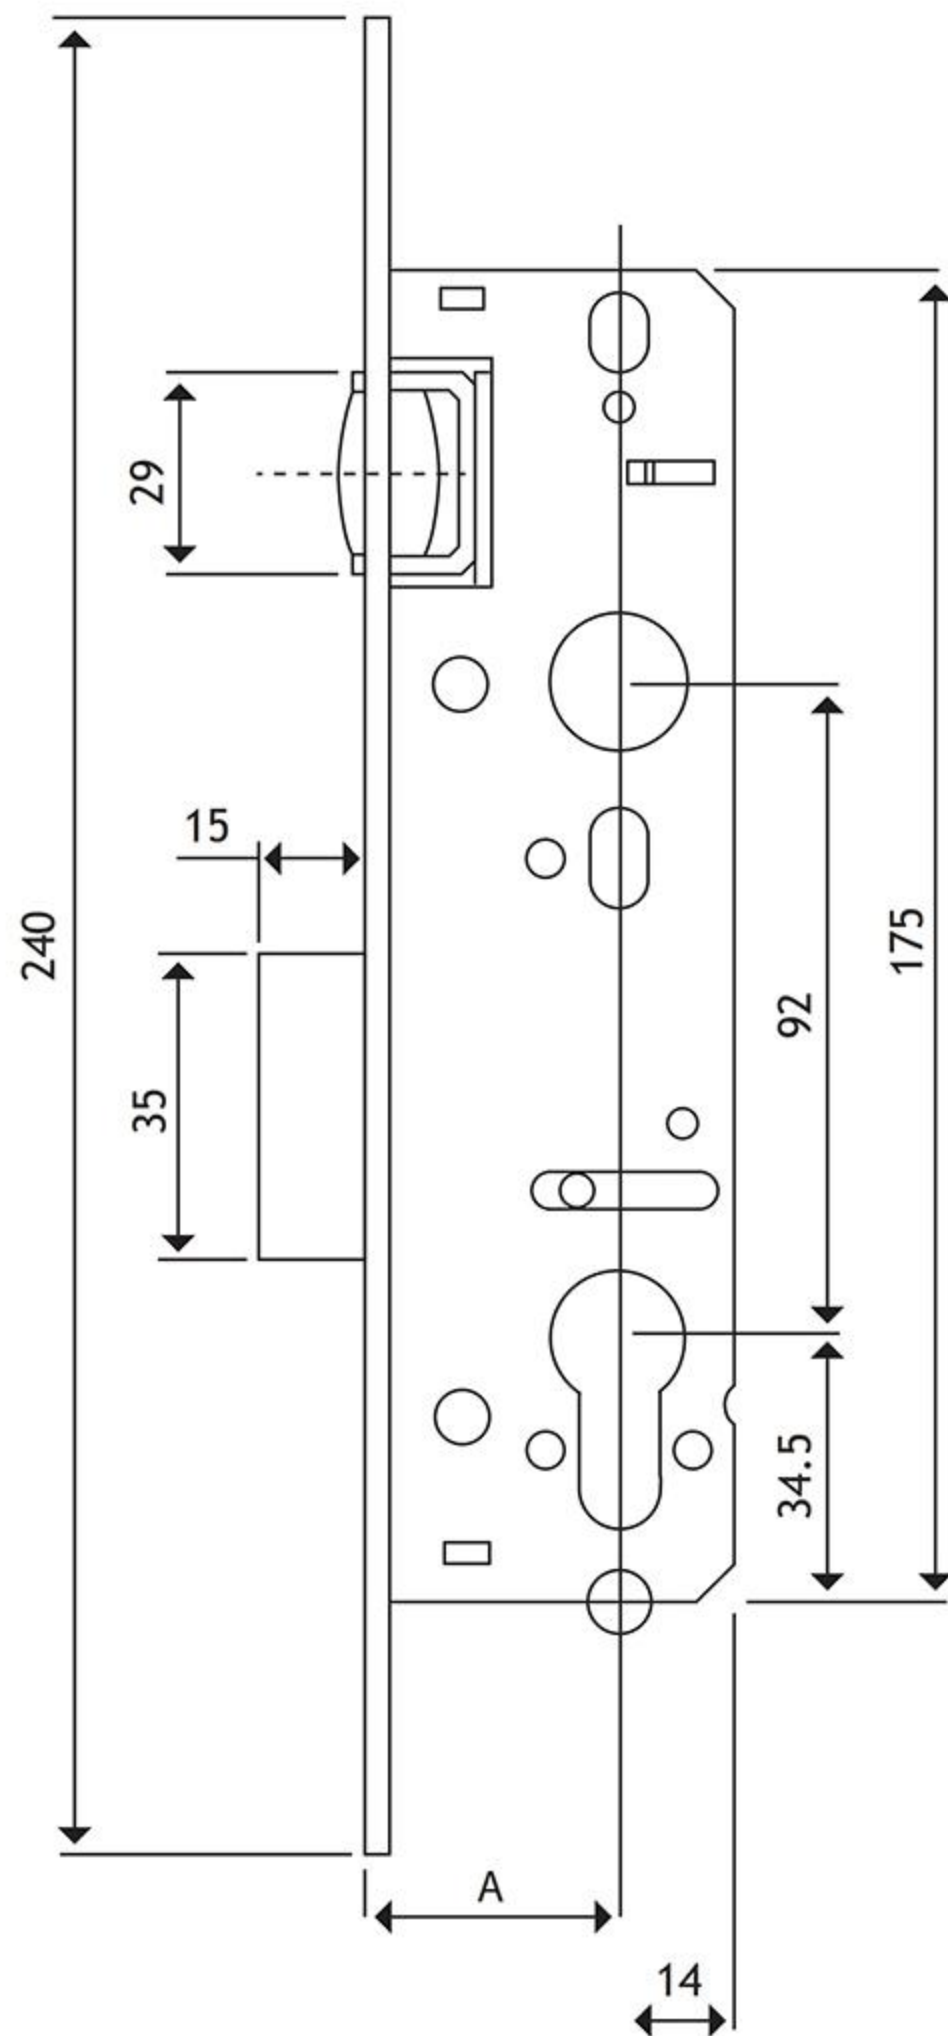

## NARROW TYPE ROLLER LOCK

SUS 304 Forend, Strike Plate, Roller Bolt & Dead Bolt

Finish: SSS

Distance: 92 mm

Follower: 8x8 mm

Forend plate type: Square

1-Turn Dead Bolt

Item Code	Backset Size (A) mm
DTML008R-2092	20 mm
DTML008R-2592	25 mm
DTML008R-3092	30 mm
DTML008R-3592	35 mm