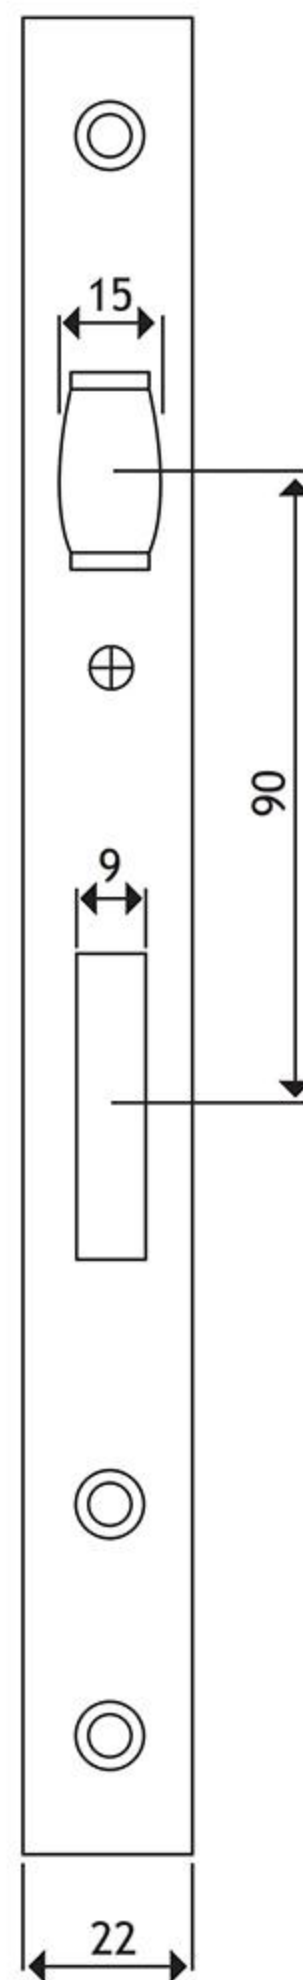

## NARROW TYPE ROLLER LOCK

SUS 304 Forend, Strike Plate, Roller Bolt & Dead Bolt

Finish: SSS

Distance: 92 mm

Follower: 8x8 mm

Forend plate type: Square

1-Turn Dead Bolt

Item Code	Backset Size (A) mm
DTML008R-2092	20 mm
DTML008R-2592	25 mm
DTML008R-3092	30 mm
DTML008R-3592	35 mm