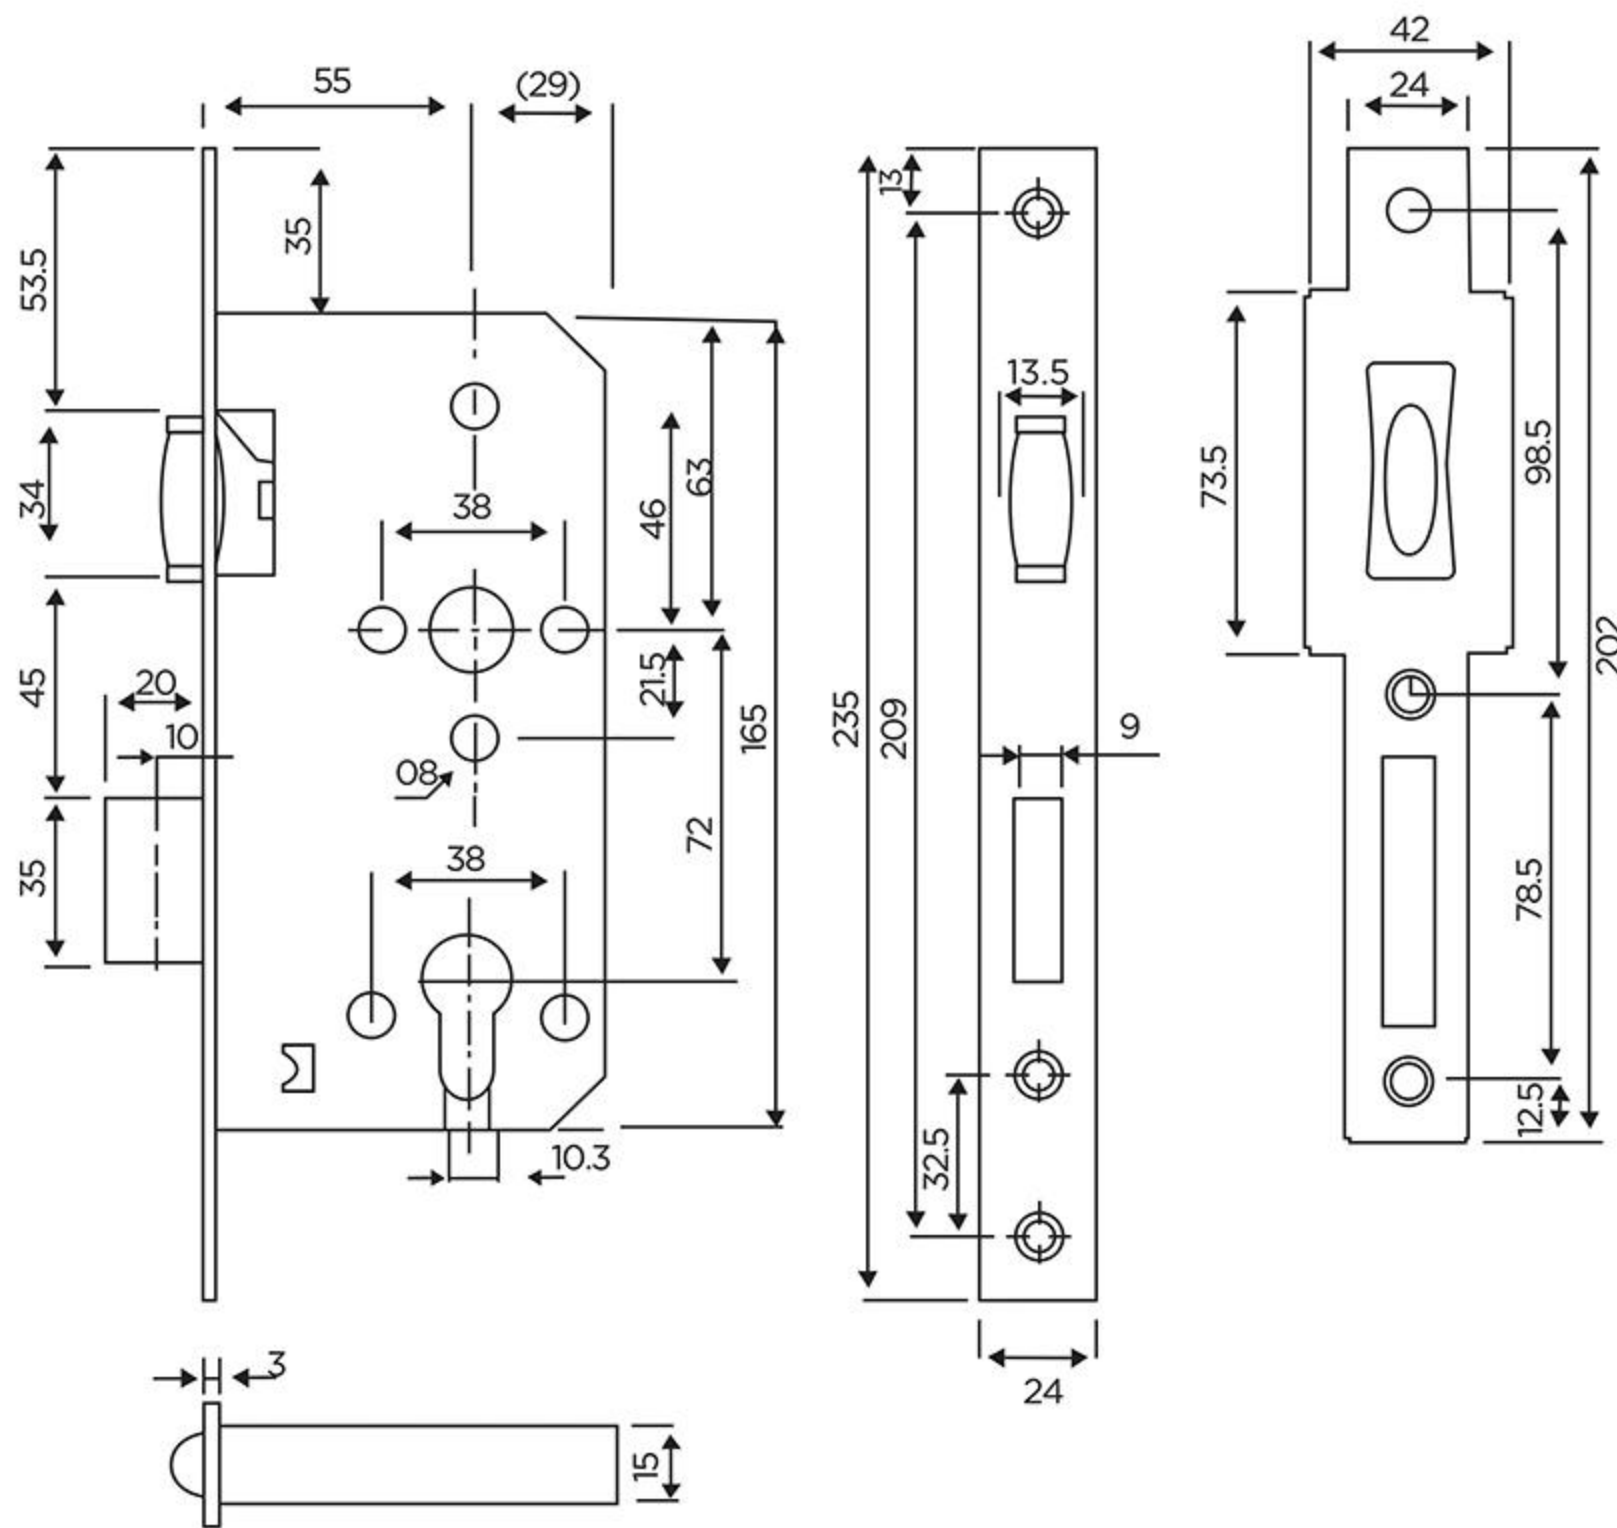

## EURO ROLLER DEAD BOLT LOCK DTML010

SUS 304 Forend, Strike Plate, Roller Bolt & Dead Bolt

Finish: SSS

PVD

Distance: 72 mm

Backset Size: 55 mm

Forend plate type: Square

2-Turn Dead Bolt