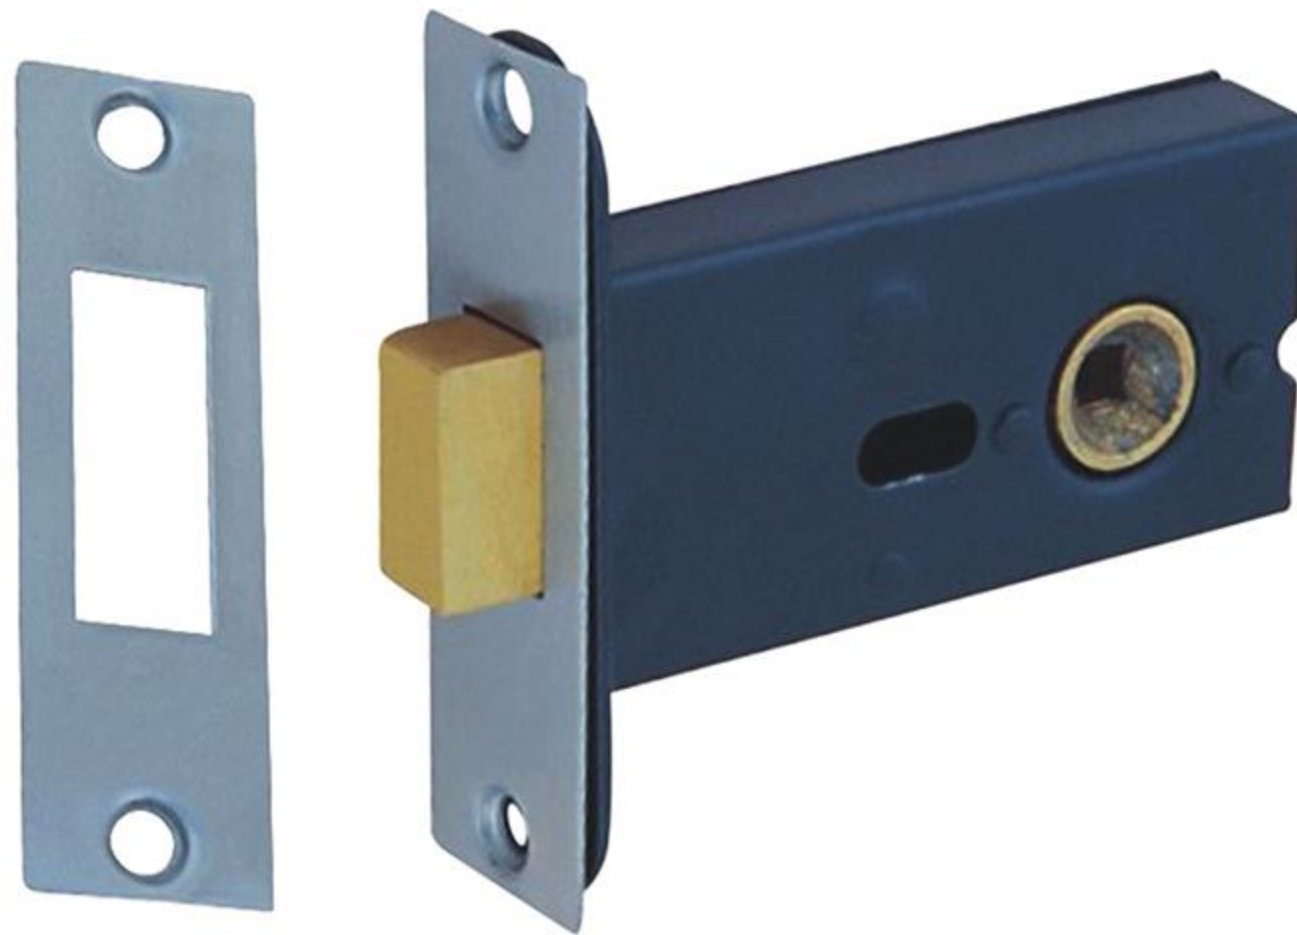

## DEAD LOCK (WC BABY LATCH) DTML014

Stainless Steel SUS 304

Finish: Satin

Backset: 57 mm

Suitable for Bathroom Doors of commercial or residential application

APPLICABLE FOR DOORS WOODEN DOORS | METAL DOORS