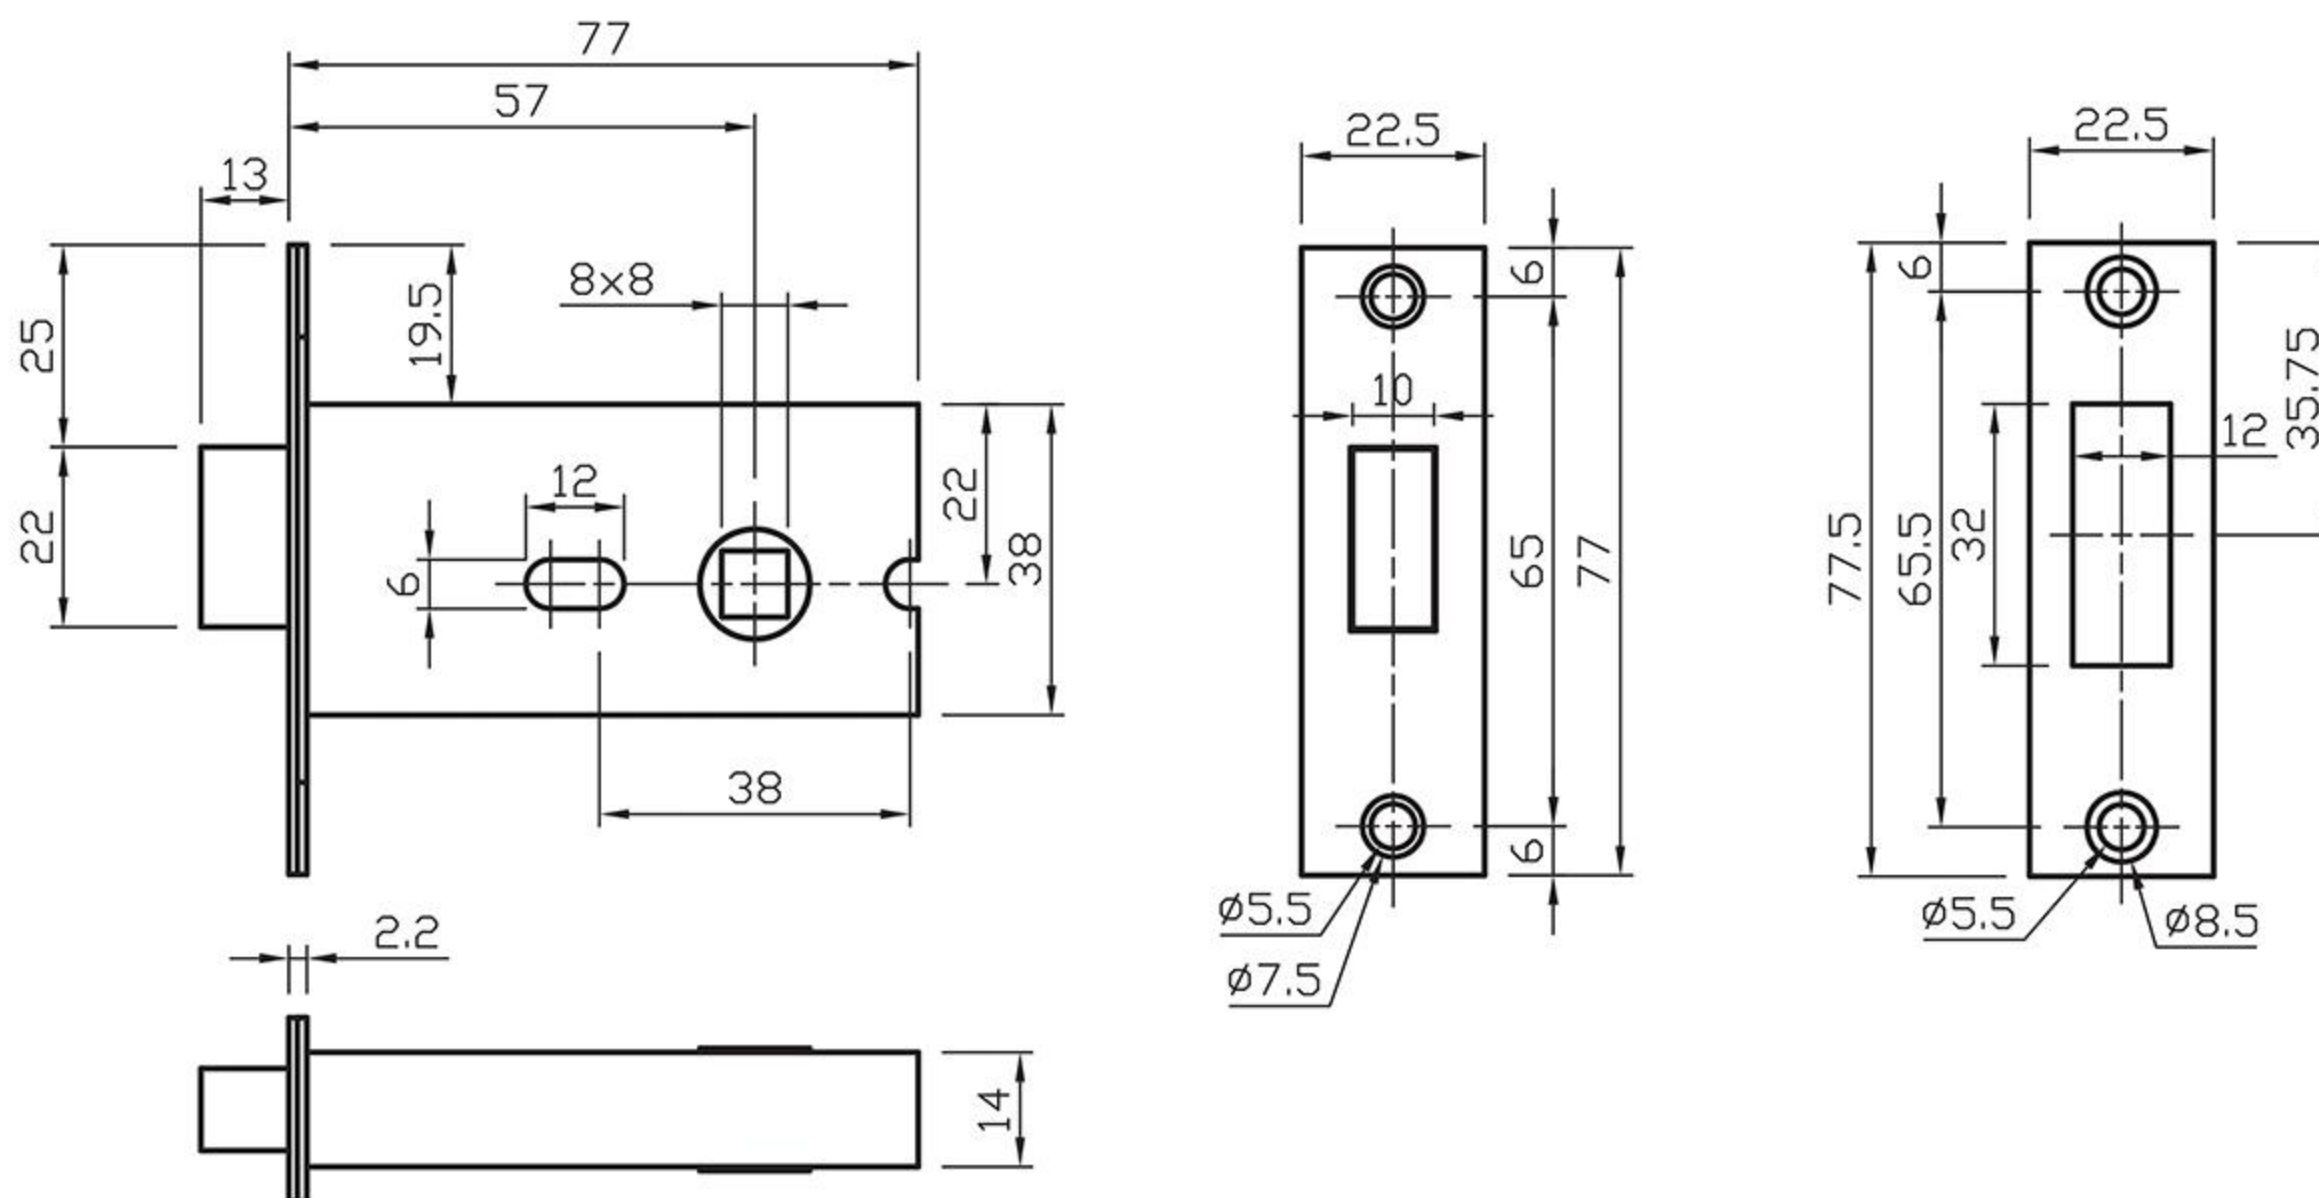

## DEAD LOCK (WC BABY LATCH) DTML014

Stainless Steel SUS 304

Finish: Satin

Backset: 57 mm

Suitable for Bathroom Doors of commercial or residential application

APPLICABLE FOR DOORS WOODEN DOORS | METAL DOORS