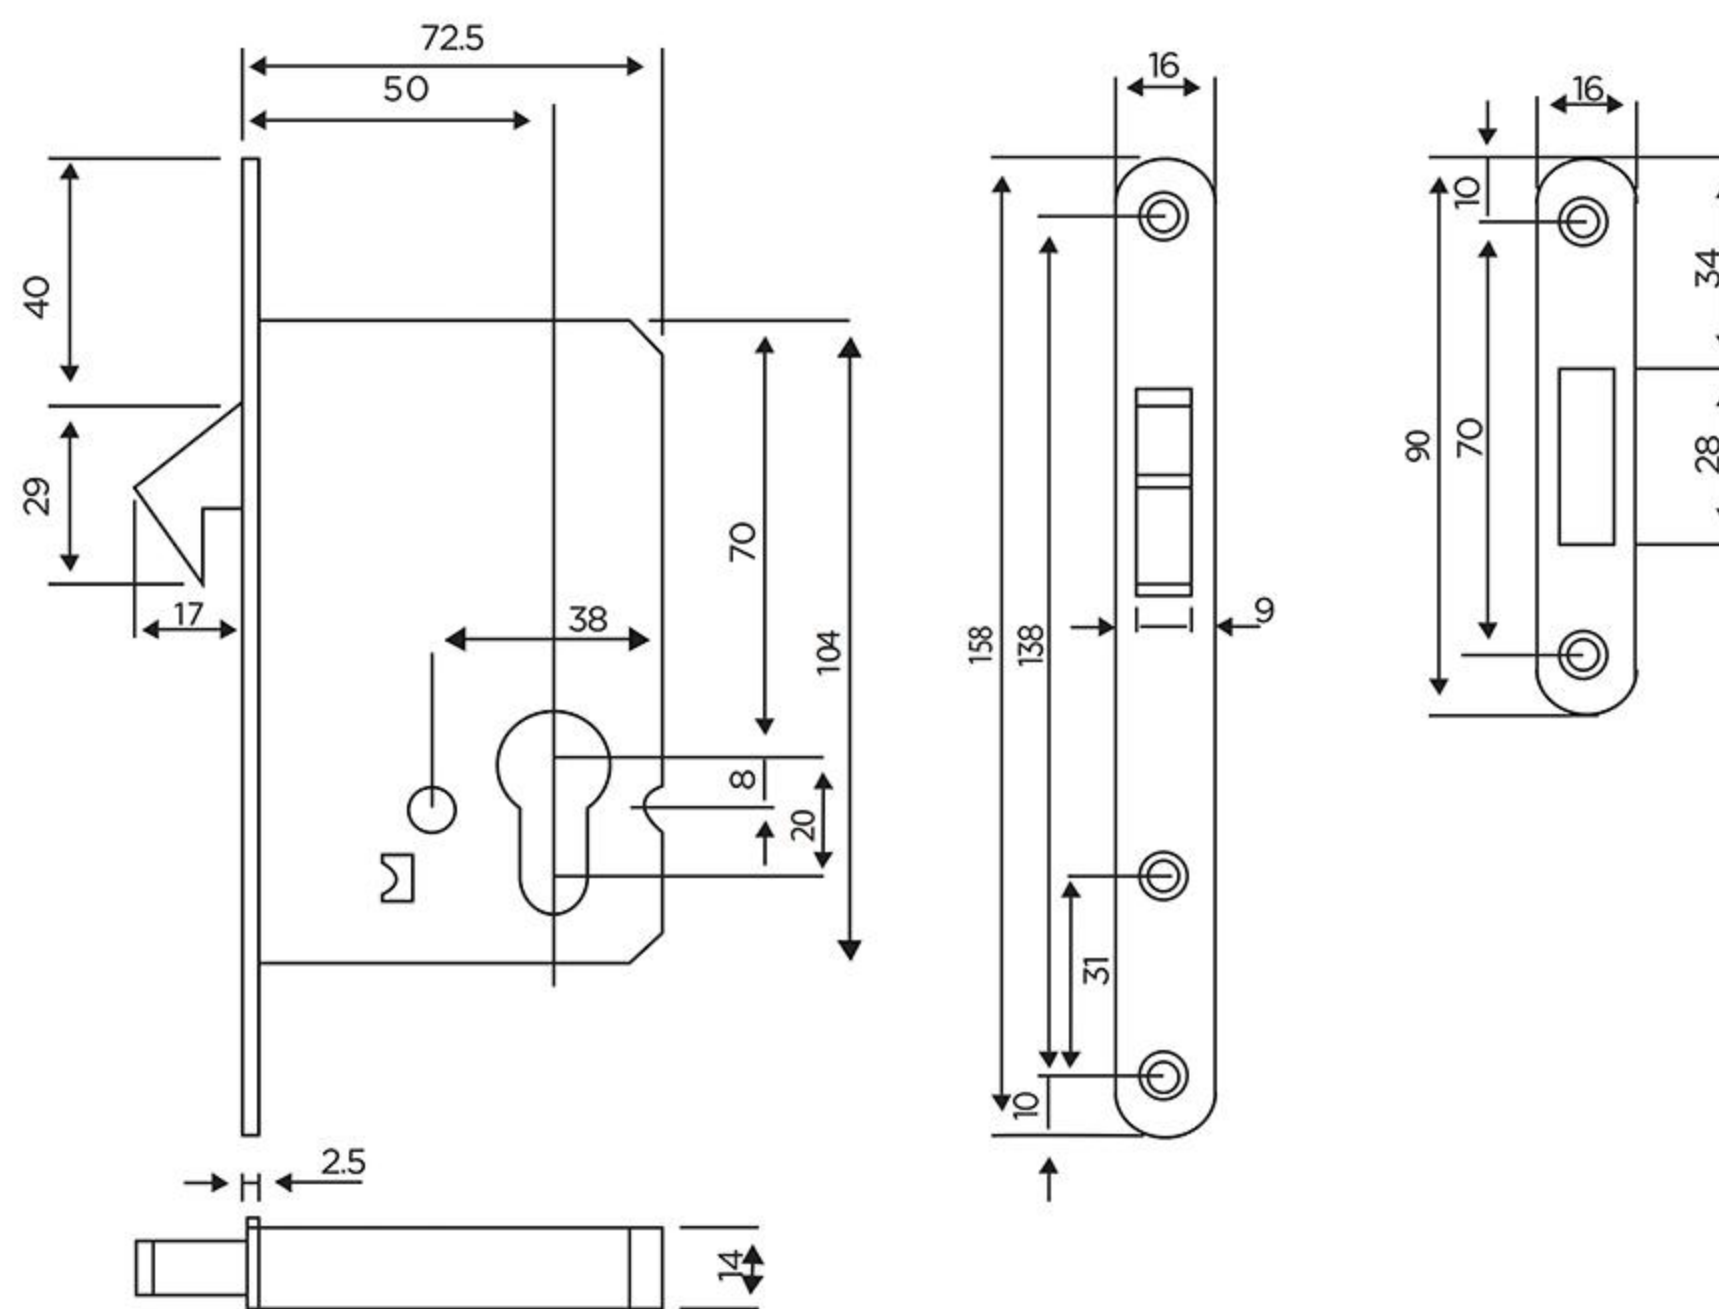

## SLIDING DOOR HOOK LOCK DTML015

SUS 304 Forend, Strike Plate & Hook Bolt  
Finish: SSS  
Backset Size: 50 mm  
Forend plate type: Round  
Suitable for Sliding Doors

APPLICABLE FOR DOORS WOODEN DOORS | METAL DOORS | SLIDING DOORS