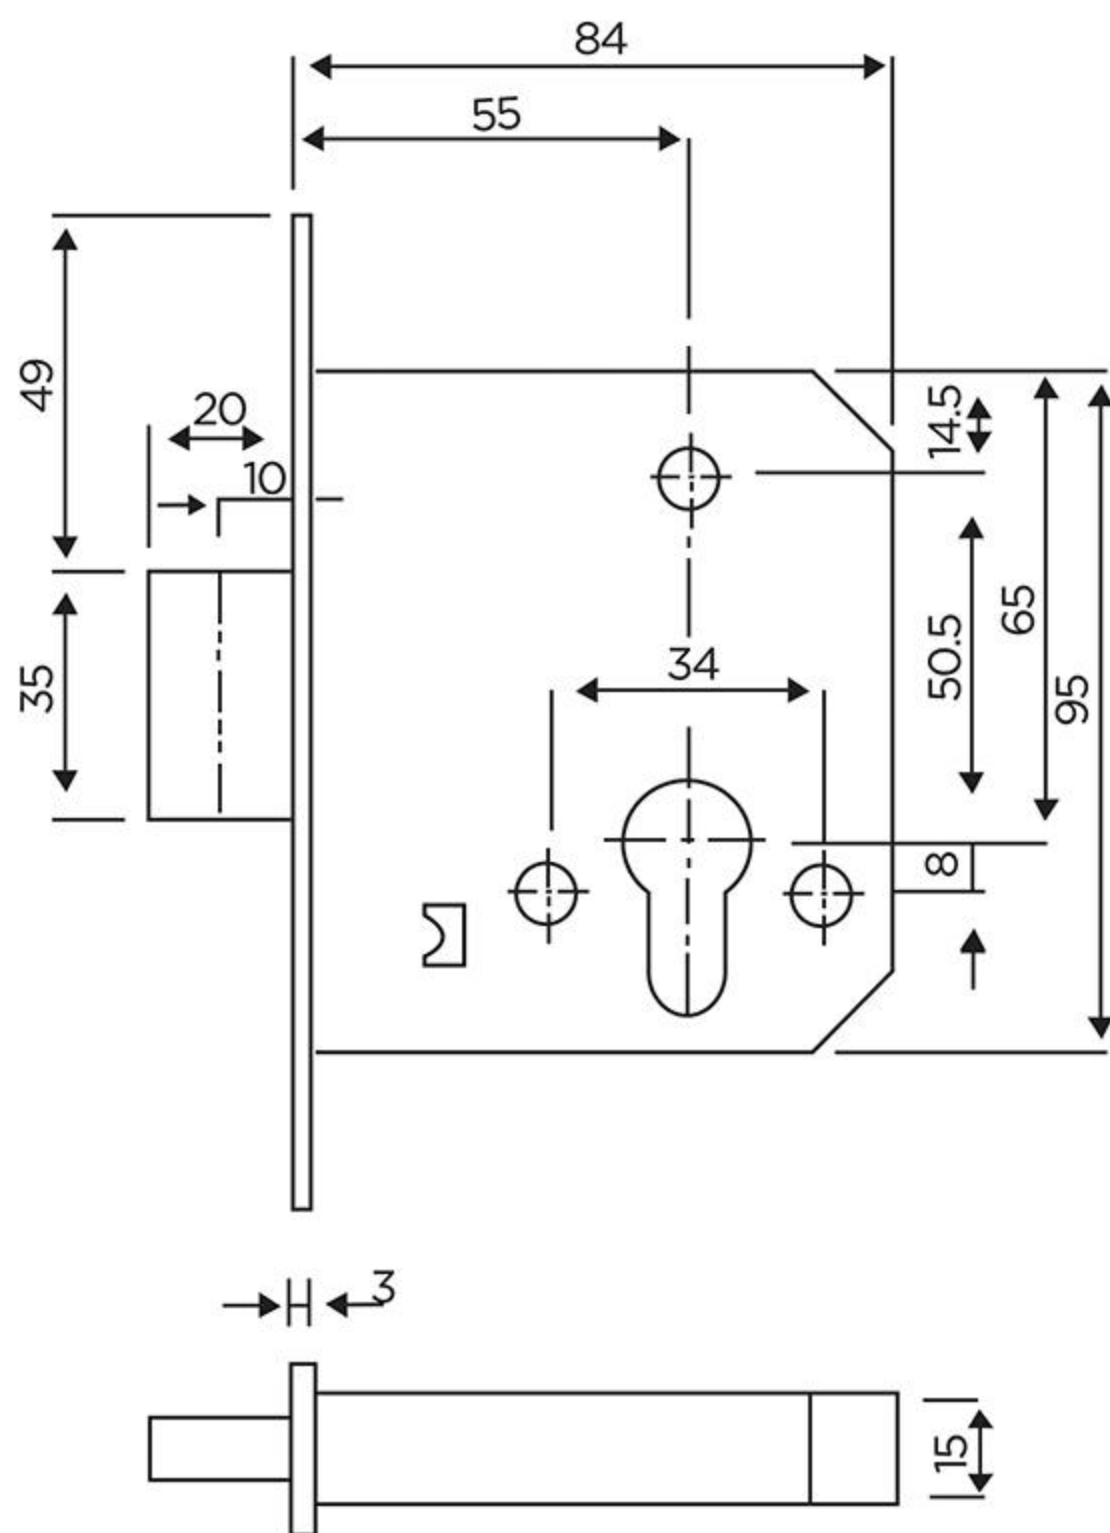

DEADBOLT LOCK

DTML028

SUS 304 Forend, Strike Plate & Dead Bolt

Finish: SSS

PVD

Backset: 55 mm

Forend plate type: Square

2-Turn Dead Bolt

Suitable for Entrance or Store Room Doors

APPLICABLE FOR DOORS WOODEN DOORS | METAL DOORS | SWING DOORS