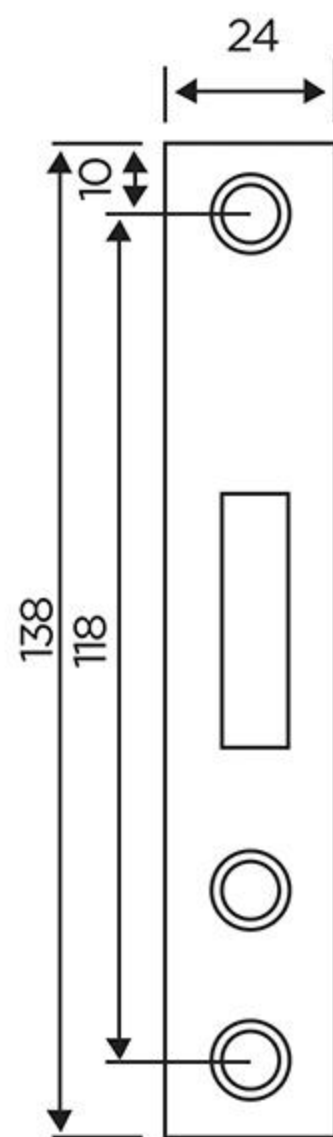

DEADBOLT LOCK

DTML028

SUS 304 Forend, Strike Plate & Dead Bolt

Finish: SSS

PVD

Backset: 55 mm

Forend plate type: Square

2-Turn Dead Bolt

Suitable for Entrance or Store Room Doors

APPLICABLE FOR DOORS WOODEN DOORS | METAL DOORS | SWING DOORS