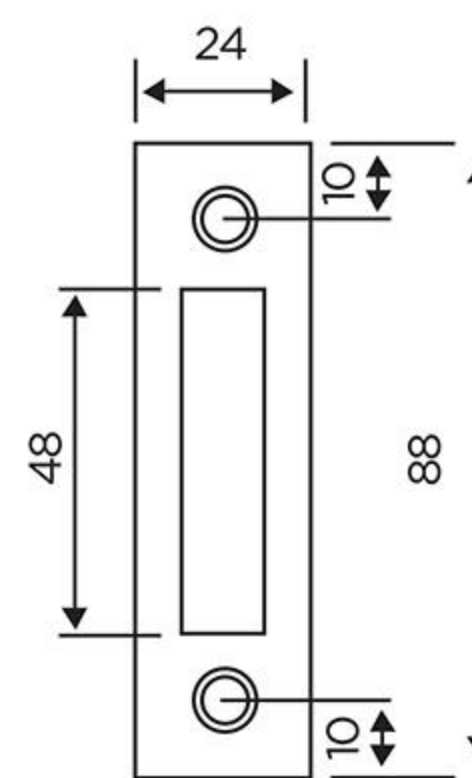

DEADBOLT LOCK

DTML028

SUS 304 Forend, Strike Plate & Dead Bolt

Finish: SSS

PVD

Backset: 55 mm

Forend plate type: Square

2-Turn Dead Bolt

Suitable for Entrance or Store Room Doors

APPLICABLE FOR DOORS WOODEN DOORS | METAL DOORS | SWING DOORS