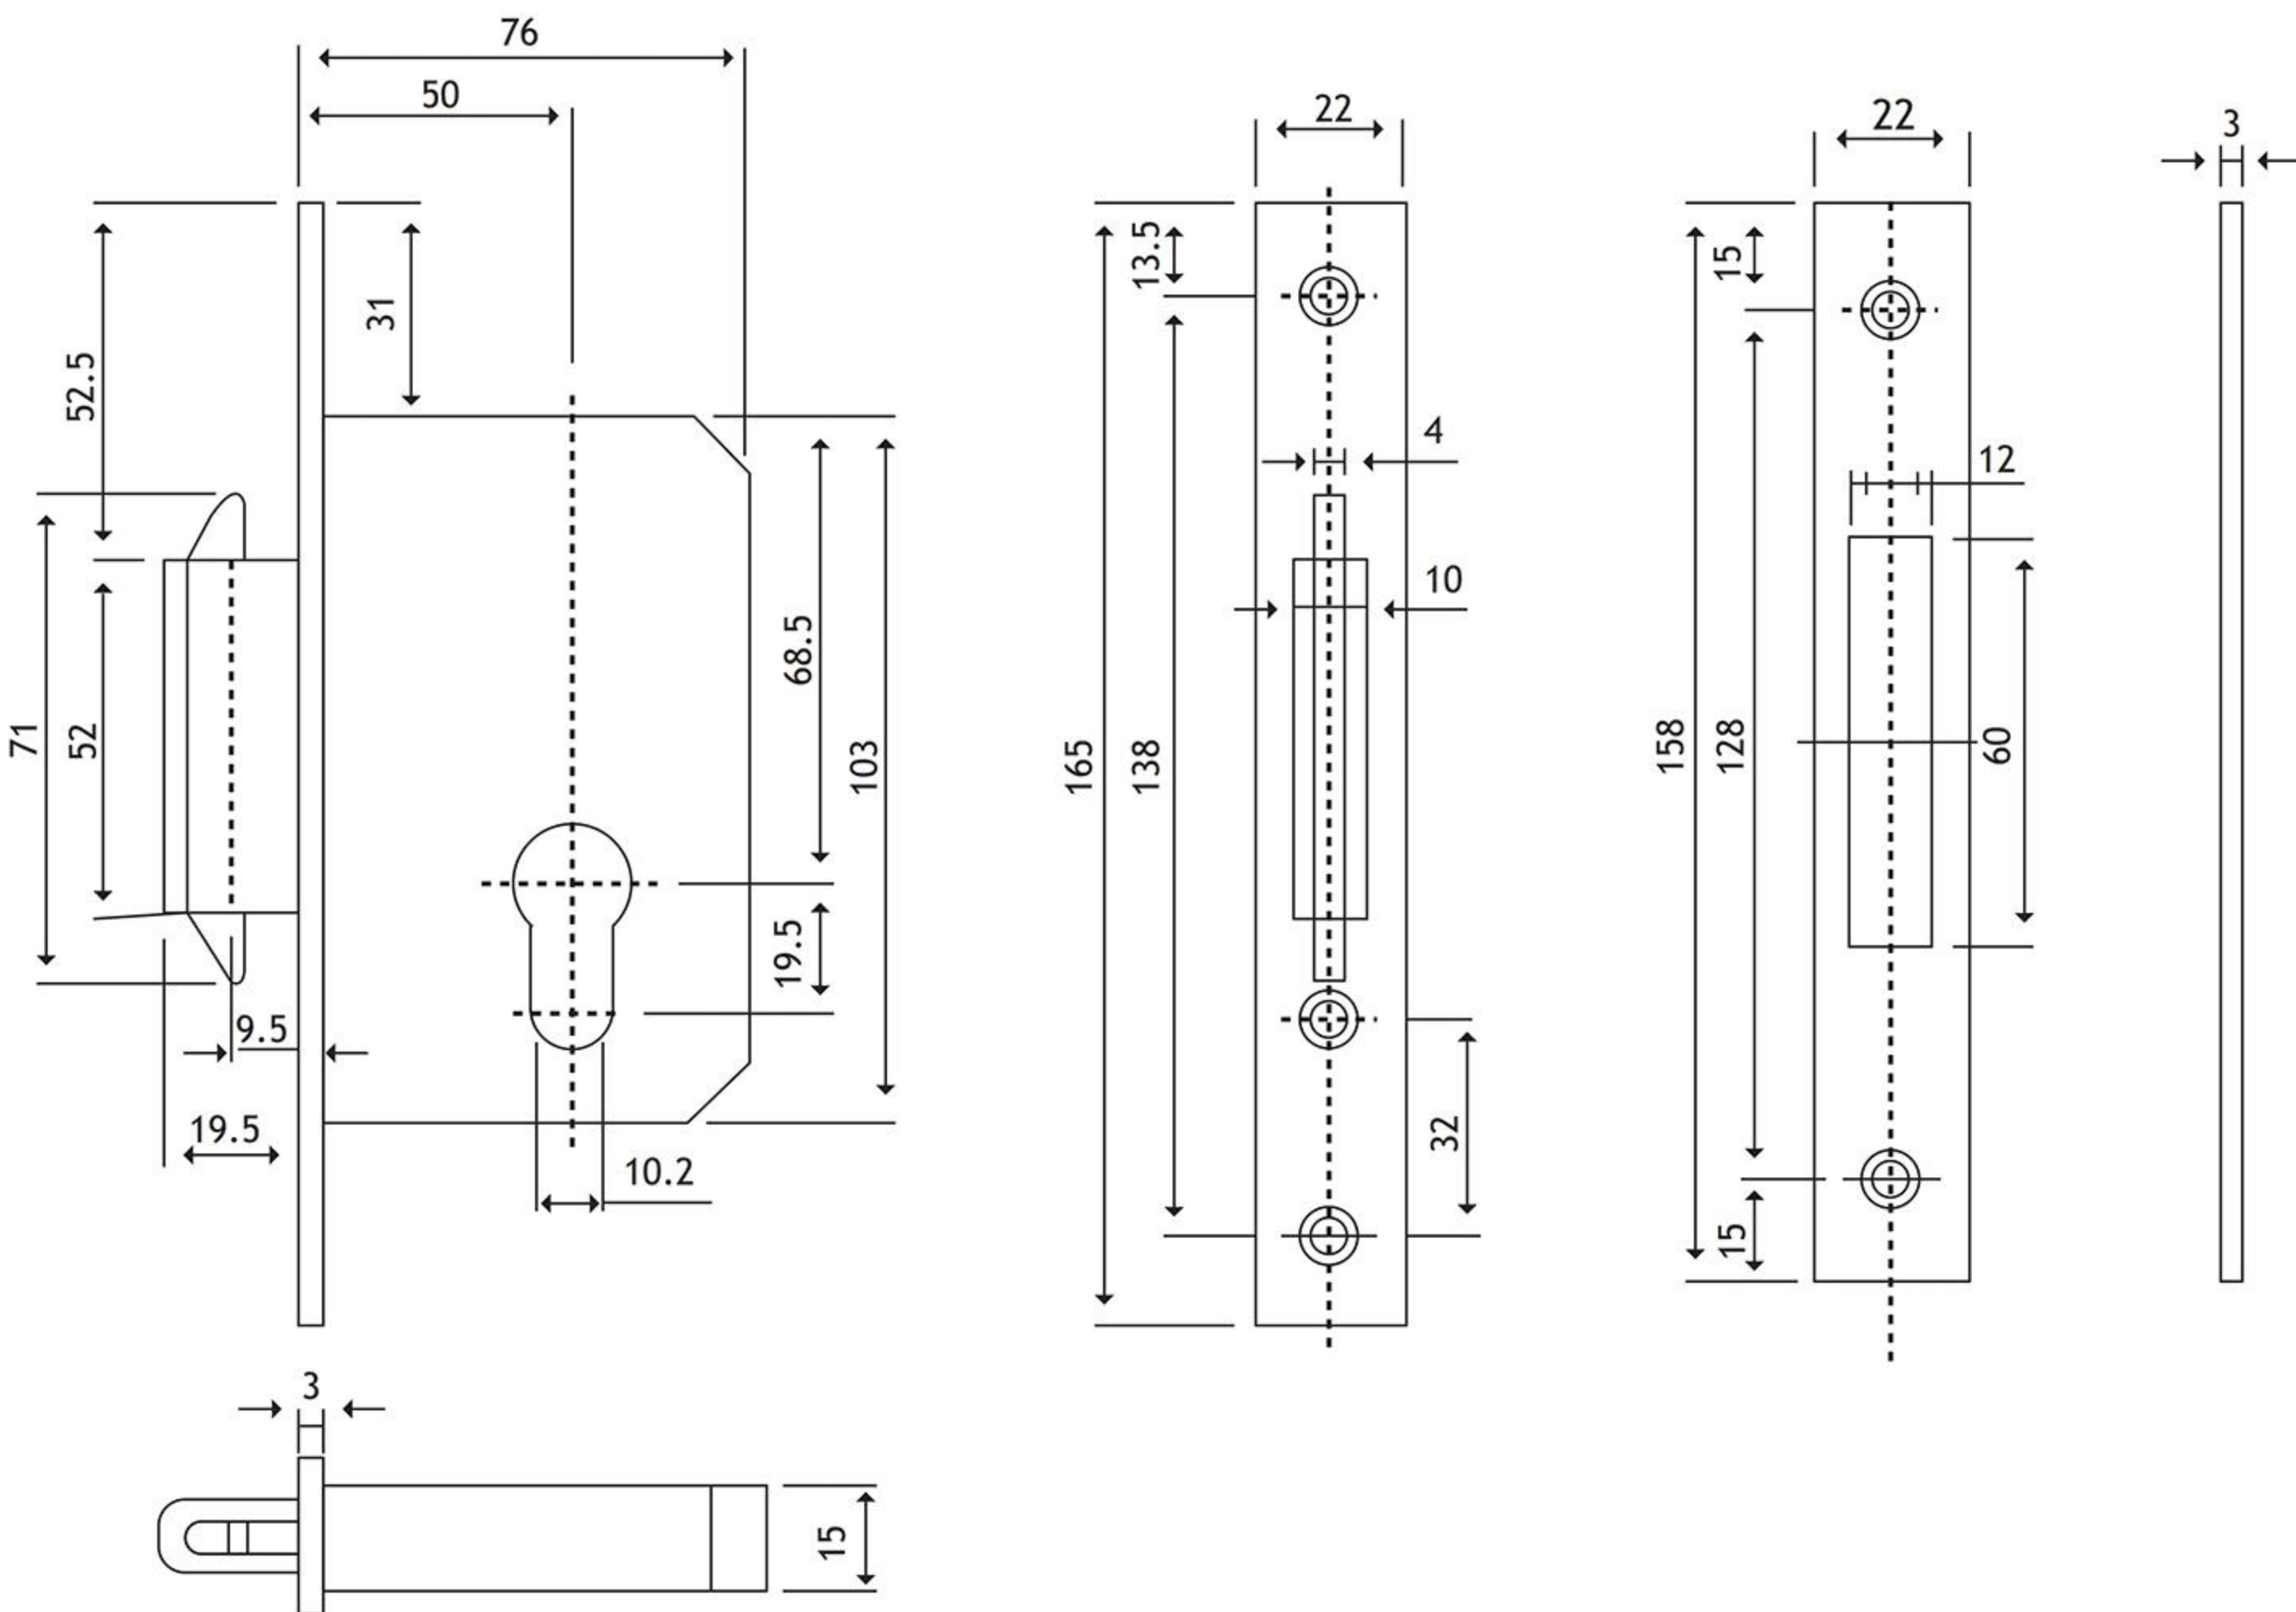

## SLIDING DOOR DOUBLE HOOK LOCK DTML031

SUS 304 Forend, Strike Plate & Dead Bolt  
Finish: SSS  
PVD  
Backset: 50 mm  
Forend plate type: Square  
Suitable for Sliding Doors

APPLICABLE FOR DOORS WOODEN DOORS | METAL DOORS | SLIDING DOORS